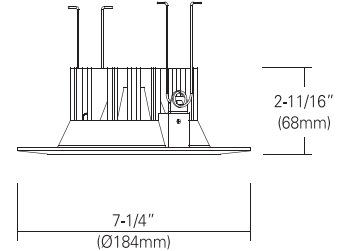

AFR56

120V, 220V-230V and 277V

5" & 6" LED Recessed Retrofit-Kit

Catalog #		Type
Project		Date
Prepared by		

5" & 6" LED

DESCRIPTION

The 6" Retrofit LED module & trim kit with E26 medium screw base for the 5" and 6" IC/Airtight and Non-IC incandescent recessed downlight and GU24 adaptor for CFL housing. It's designed for use with ILSUNG # IC-205, IC-206, DL-205, DL-106, shallow IC-406, DL-406 and the remodeled including other compatible most 5" and 6" housings in the market, classified by CSA-us. High efficacy 120V DOB (Driver On Board) Module (Campcell®) LED with integral triac dimmable, and the optical diffusion produces high lumen transmission and even illumination. Suitable for wet location.