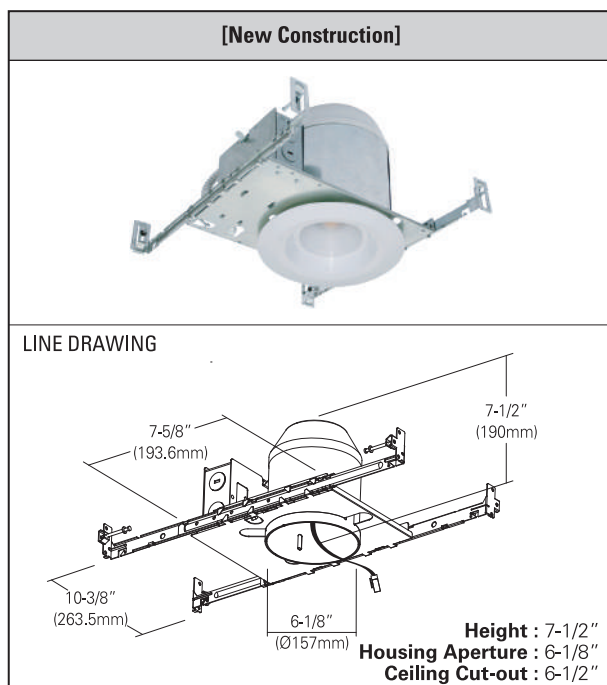

HOUSING COMPATIBILITY

5" & 6" LED

5" & 6" Listed for installation in the following Ilsung E26 screw based 5" and 6" standard and shallow recessed housings;

- **Ilsung 6"** : IC-206, IC-206R, DL-106, DL-106R, Shallow: IC-406, IC-406R, DL-406, DL-406R, ICF-106A-GU24, ICF-106RAT-GU24 (GU24 base adapter only)
- **Ilsung 5"** : IC-205, IC-205R, DL-205, DL-205R

Classified for retrofit in the following 5" and 6" recessed housing;

- **H a l o**
  - 6" : H7ICAT, H7RICAT, H7ICT, H7RICT, H7ICATNB, H7ICTNB, H7T, H7RT, H7TNB, H7TCP, H7UICAT, H7UICAT, H27ICAT, H27RICAT, H27ICT, H27RICT, H27T, H27RT
  - 5" : H5ICAT, H5RICAT, H5T, H5RT, H25ICAT
- **All-Pro**
  - 6" : E1700AT, E1700RAT, E700ATNB, E1700, E1700R, E1700ATNB, E1700NB, ET700, ET700R, E1700U, E1700UAT, E2700AT, E2700, E2700R, ET2700, ET2700R
  - 5" : 500AT, E1500RAT, ET500, ET500R
- **Juno**
  - 6" : IC22, IC22R, IC22W, IC22S, IC23, IC23W, IC21, IC21R, TC2, TC2R, IC20, IC20R, TC20, TC20R
  - 5" : IC25, IC25R, IC25W, IC25S
- **Capril** : CR1, PR1, QL1, R9ASIC
- **Lithonia** : L7X, L7XP
- **Thomas** : PS1, R9ASIC/PS9RM
- **Prescolite** : IBXS

UL 1598 COMPLETE DOWNLIGHT (with hard wiring)

* Sell Separately

Housing# : ICED-706