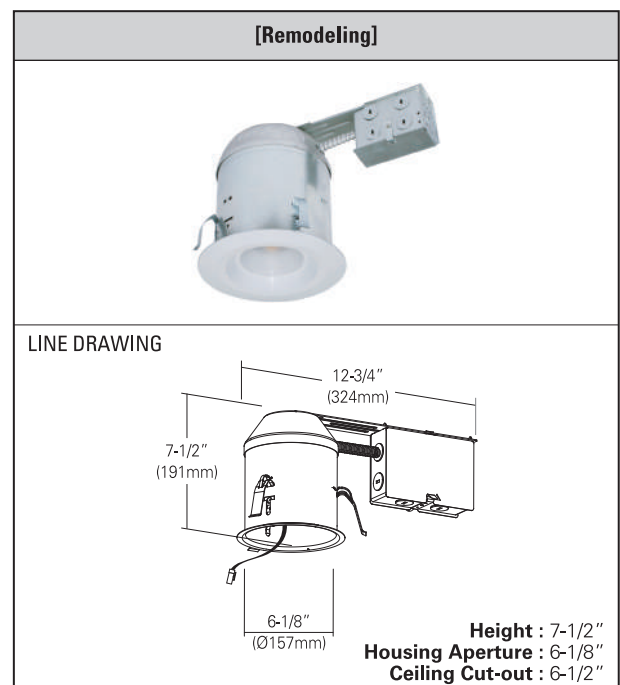

AFR56

120V, 220V-230V and 277V

5" & 6" LED Recessed Retrofit-Kit

Catalog #		Type
Project		Date
Prepared by		

5" & 6" LED

DESCRIPTION

The 6" Retrofit LED module & trim kit with E26 medium screw base for the 5" and 6" IC/Airtight and Non-IC incandescent recessed downlight and GU24 adaptor for CFL housing. It's designed for use with ILSUNG # IC-205, IC-206, DL-205, DL-106, shallow IC-406, DL-406 and the remodeled including other compatible most 5" and 6" housings in the market, classified by CSA-us. High efficacy 120V DOB (Driver On Board) Module (Campcell®) LED with integral triac dimmable, and the optical diffusion produces high lumen transmission and even illumination. Suitable for wet location.

- **Ilsung 6"** : IC-206, IC-206R, DL-106, DL-106R, Shallow: IC-406, IC-406R, DL-406, DL-406R, ICF-106A-GU24, ICF-106RAT-GU24 (GU24 base adapter only)
- **Ilsung 5"** : IC-205, IC-205R, DL-205, DL-205R

Classified for retrofit in the following 5" and 6" recessed housing;

- **H a l o**
 - 6" : H7ICAT, H7RICAT, H7ICT, H7RICT, H7ICATNB, H7ICTNB, H7T, H7RT, H7TNB, H7TCP, H7UICAT, H7UICAT, H27ICAT, H27RICAT, H27ICT, H27RICT, H27T, H27RT
 - 5" : H5ICAT, H5RICAT, H5T, H5RT, H25ICAT
- **All-Pro**
 - 6" : E1700AT, E1700RAT, E700ATNB, E1700, E1700R, E1700ATNB, E1700NB, ET700, ET700R, E1700U, E1700UAT, E2700AT, E2700, E2700R, ET2700, ET2700R
 - 5" : 500AT, E1500RAT, ET500, ET500R
- **Juno**
 - 6" : IC22, IC22R, IC22W, IC22S, IC23, IC23W, IC21, IC21R, TC2, TC2R, IC20, IC20R, TC20, TC20R
 - 5" : IC25, IC25R, IC25W, IC25S
- **Capril** : CR1, PR1, QL1, R9ASIC
- **Lithonia** : L7X, L7XP
- **Thomas** : PS1, R9ASIC/PS9RM
- **Prescolite** : IBXS

UL 1598 COMPLETE DOWNLIGHT (with hard wiring)

* Sell Separately

Housing# : ICED-706

Housing# : ICED-706R

Applications: For use in insulated ceilings and can be installed in direct contact with insulation.
- Combine with most of Ilsung's 6" LED Retrofit-Kit models.