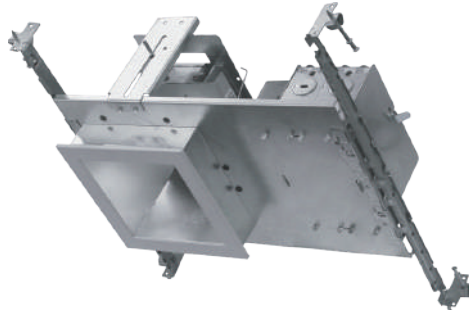

# DLED-666S-DOB

6" Square Architectural Downlight  
15W, 20W & 30W LED, 120V ~ 277V Input

Catalog #		Type
Project		Date
Prepared by		

## 6" Architectural LED

Ceiling Cut-out : 7" x 7"

**DESCRIPTION**

6" Square Architectural Downlight combined with LED module and integral reflector. This is designed for use in non-insulated ceiling. Insulation material must be kept a minimum of 3" from fixture.

## FEATURES and FUNCTIONS

- Galvanized steel construction.
- Housing adjusts for ceilings up to 1-1/4" thick.
- Aluminum extruded Heat sink designed to facilitate heat dissipation
- Heavy gauge aluminum reflector anodized in clear, haze, gold, champagne and pewter color finish.
- (5) 1/2" knockouts with true pry-out slots and (4) knockouts with Romex cable clamp.
- 24" Bar Hangers provide stability and support on joists and T-Bar Grid ceilings. Housing can be positioned at any point within 24" joist span.
- Optional-Commercial mounting kit provided up to 5" vertical adjustment, which accommodates 1/2" EMT conduit, optional HB-24 or HBC-24 bar hanger or lathing channels for T-bar grid or concealed spline ceiling.
- 120~277V AC LED module with perfect dimming of Triac and 0-10V on one module.