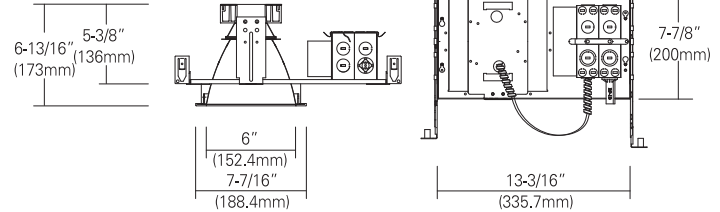

# DLED-666S-DOB

6" Square Architectural Downlight  
15W, 20W & 30W LED, 120V ~ 277V Input

Catalog #		Type
Project		Date
Prepared by		

## 6" Architectural LED

Ceiling Cut-out : 7" x 7"

**DESCRIPTION**

6" Square Architectural Downlight combined with LED module and integral reflector. This is designed for use in non-insulated ceiling. Insulation material must be kept a minimum of 3" from fixture.

SPECIFICATION			
LED Quantity	1EA		
Input Voltage	120V ~ 277V AC		
Wattage (Typ)	<b>15 W</b>	<b>20 W</b>	<b>30 W</b>
Lumen (Typ)	1,050	1,400	2,100
Efficacy (LPW)	70 lm/W	70 lm/W	70 lm/W
Beam Angle	20° / 40° / 70°		
C R I (Typical)	80, 90		
Color (+/-5%)	2700K, 3000K, 4000K, 5000K		
Dimming	Triac & 0-10V the both(Consult with factory for approved dimmers)		