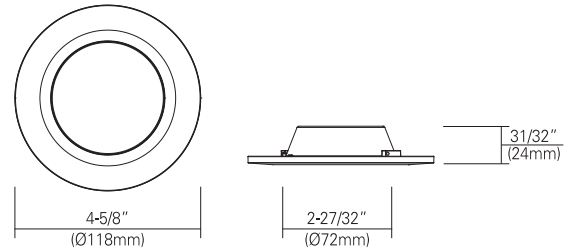

JD04

120V, 220V-230V and 277V

4" LED Recessed Retrofit-Kit with Interchangeable Trims

Catalog #		Type
Project		Date
Prepared by		

4" LED

DESCRIPTION

The JD04 is multiple trim option downlight to install 4" octagonal j-box and to retrofit existing 4" housing. It used AC LED module for high performance and easy to install to 4" octagonal j-box. Ideal for any residential downlight solution.

SPECIFICATION

Input Voltage	120V and 277V AC
Wattage (Typ)	10.5W
Lumen (Typ)	650 (90CRI)
Efficacy (LPW)	62 lm/W
Beam Angle	110°
CRI (Typical)	80, 90
Color (+/-5%)	2700K, 3000K, 3500K, 4000K
Dimming	Triac(Consult with factory for approved dimmers)