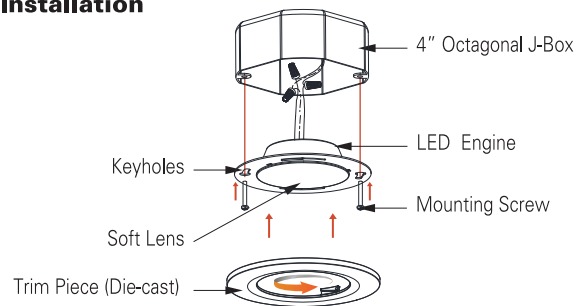

Installation

ORDERING INFORMATION

Housing	Trim	CRI	CCT	Trim Ring Finish
JD04 4" LED Retrofit 10.5W	R Round	8 80	27 2700K	WH White
	S Square	9 90	30 3000K	BK Black
	O Opal		35 3500K	
	CT Clear Trim		40 4000K	
	DL Drop Lens			

*Consult with factory for custom finishes

Example : JD04-R-930-WH

- - -