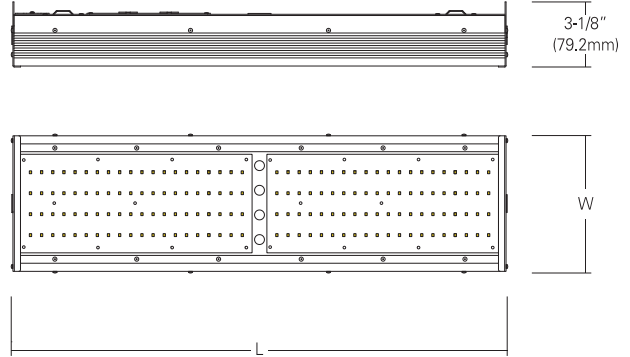

LDHB

120V, 220V-230V and 277V

LED Linear High Bay

Catalog #		Type
Project		Date
Prepared by		

Linear LED

DESCRIPTION

2ft, 3ft and 4ft long extruded aluminum fixtures, with variety of output lumens according to different wattage input. For use of commercial, industrial spaces with various performance for High Bay application. (15~35ft mounting height.) Also low bay application. (10~20ft mounting height)

SPECIFICATION

Housing	L X W (Length X Width)	Watts	Lumen
LDHB2-240-850	24" X 6-1/2" wide distribution	80W	9,600lm
LDHB2-250-850	24" X 6-1/2" wide distribution	100W	12,000lm
LDHB3-340-850	36" X 6-1/2" wide distribution	120W	14,400lm
LDHB3-350-850	36" X 6-1/2" wide distribution	150W	18,000lm
LDHB4-440-850	48" X 6-1/2" wide distribution	160W	19,200lm
LDHB4-450-850	48" X 6-1/2" wide distribution	200W	24,000lm

Housing & Heat Sink

- Aluminum extruded.
- Various lumen output from different wattage of Linear LED modules operated by AC direct with no SMPS as shown below performance table.

Mounting

- Chain hanging system for simple installation.
- Mounting kit ; included (2) wire steel formed hangers and (2) 36" chains.
- Cord length (customer supplied)
- Not intended for surface or pendant mount.