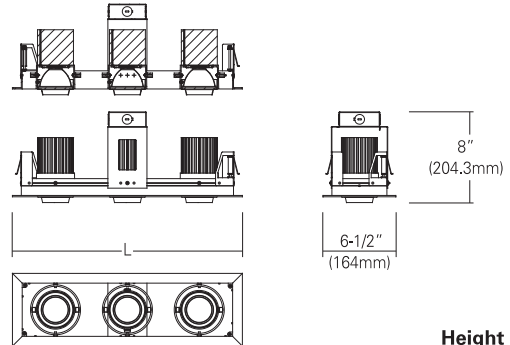

LED Multiple Recessed Luminare

MCLR-DOB 120V ~ 277V

Catalog #		Type
Project		Date
Prepared by		

1, 2, 3 or 4 lights 15W, 20W & 30W LED

ACCENT MULTIPLE LIGHTS WITH HIGH WATTAGE LED MODULES

Height : 5-1/2"
Ceiling Cut-out : 3-7/8"

Dimension Table

No. of Light	[1NL]	[2NL]	[3NL]	[4NL]
L (Length)	6-1/2" (164mm)	14" (365mm)	20-3/8" (518mm)	26-3/4" (680mm)

DESCRIPTION

MCLR series fixture is designed to be equivalent to standard PAR20 size lamp with skeleton frame allowing for installation in various ceiling application. It's the screw-down mechanism make it easier to install fixture with no tool required and sturdier mount. Mounted for new construction and remodeling.(direct to ceiling) Used advanced LED technology with AC module by customized IC embedded circuit on board for full dimming by most of Triac or 0-10V dimming switches in the market. Low heat, long life running from DOB technology can warrant more than 5years in weather change circumstances with (-30~+40) range.